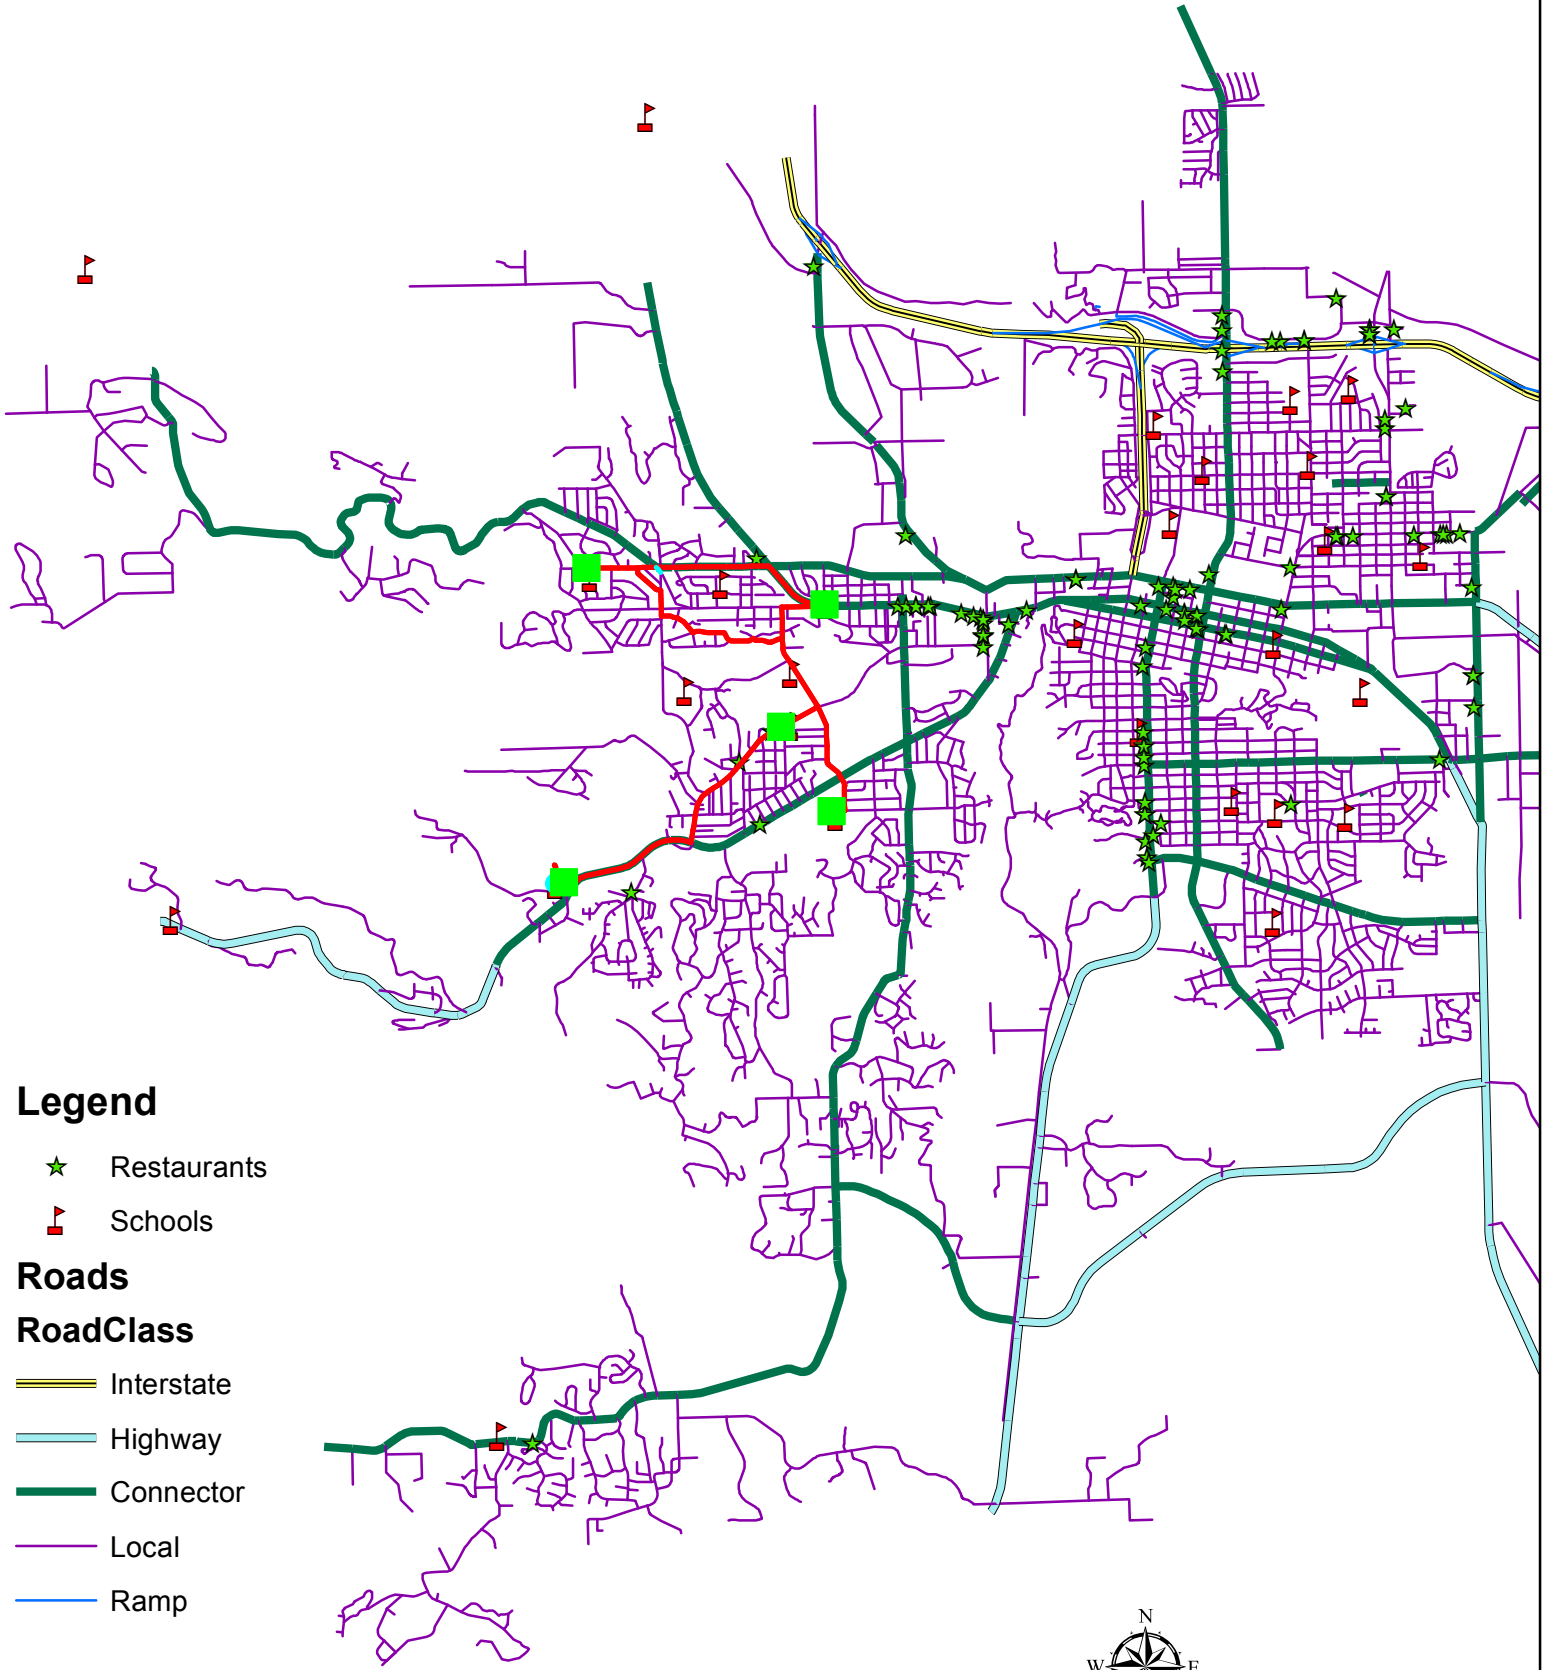

# Delivery route

## Legend

- ★ Restaurants
- ▧ Schools

## Roads

### RoadClass

- Interstate
- Highway
- Connector
- Local
- Ramp

0 0.375 0.75 1.5 2.25 3 Miles

Anh Dao