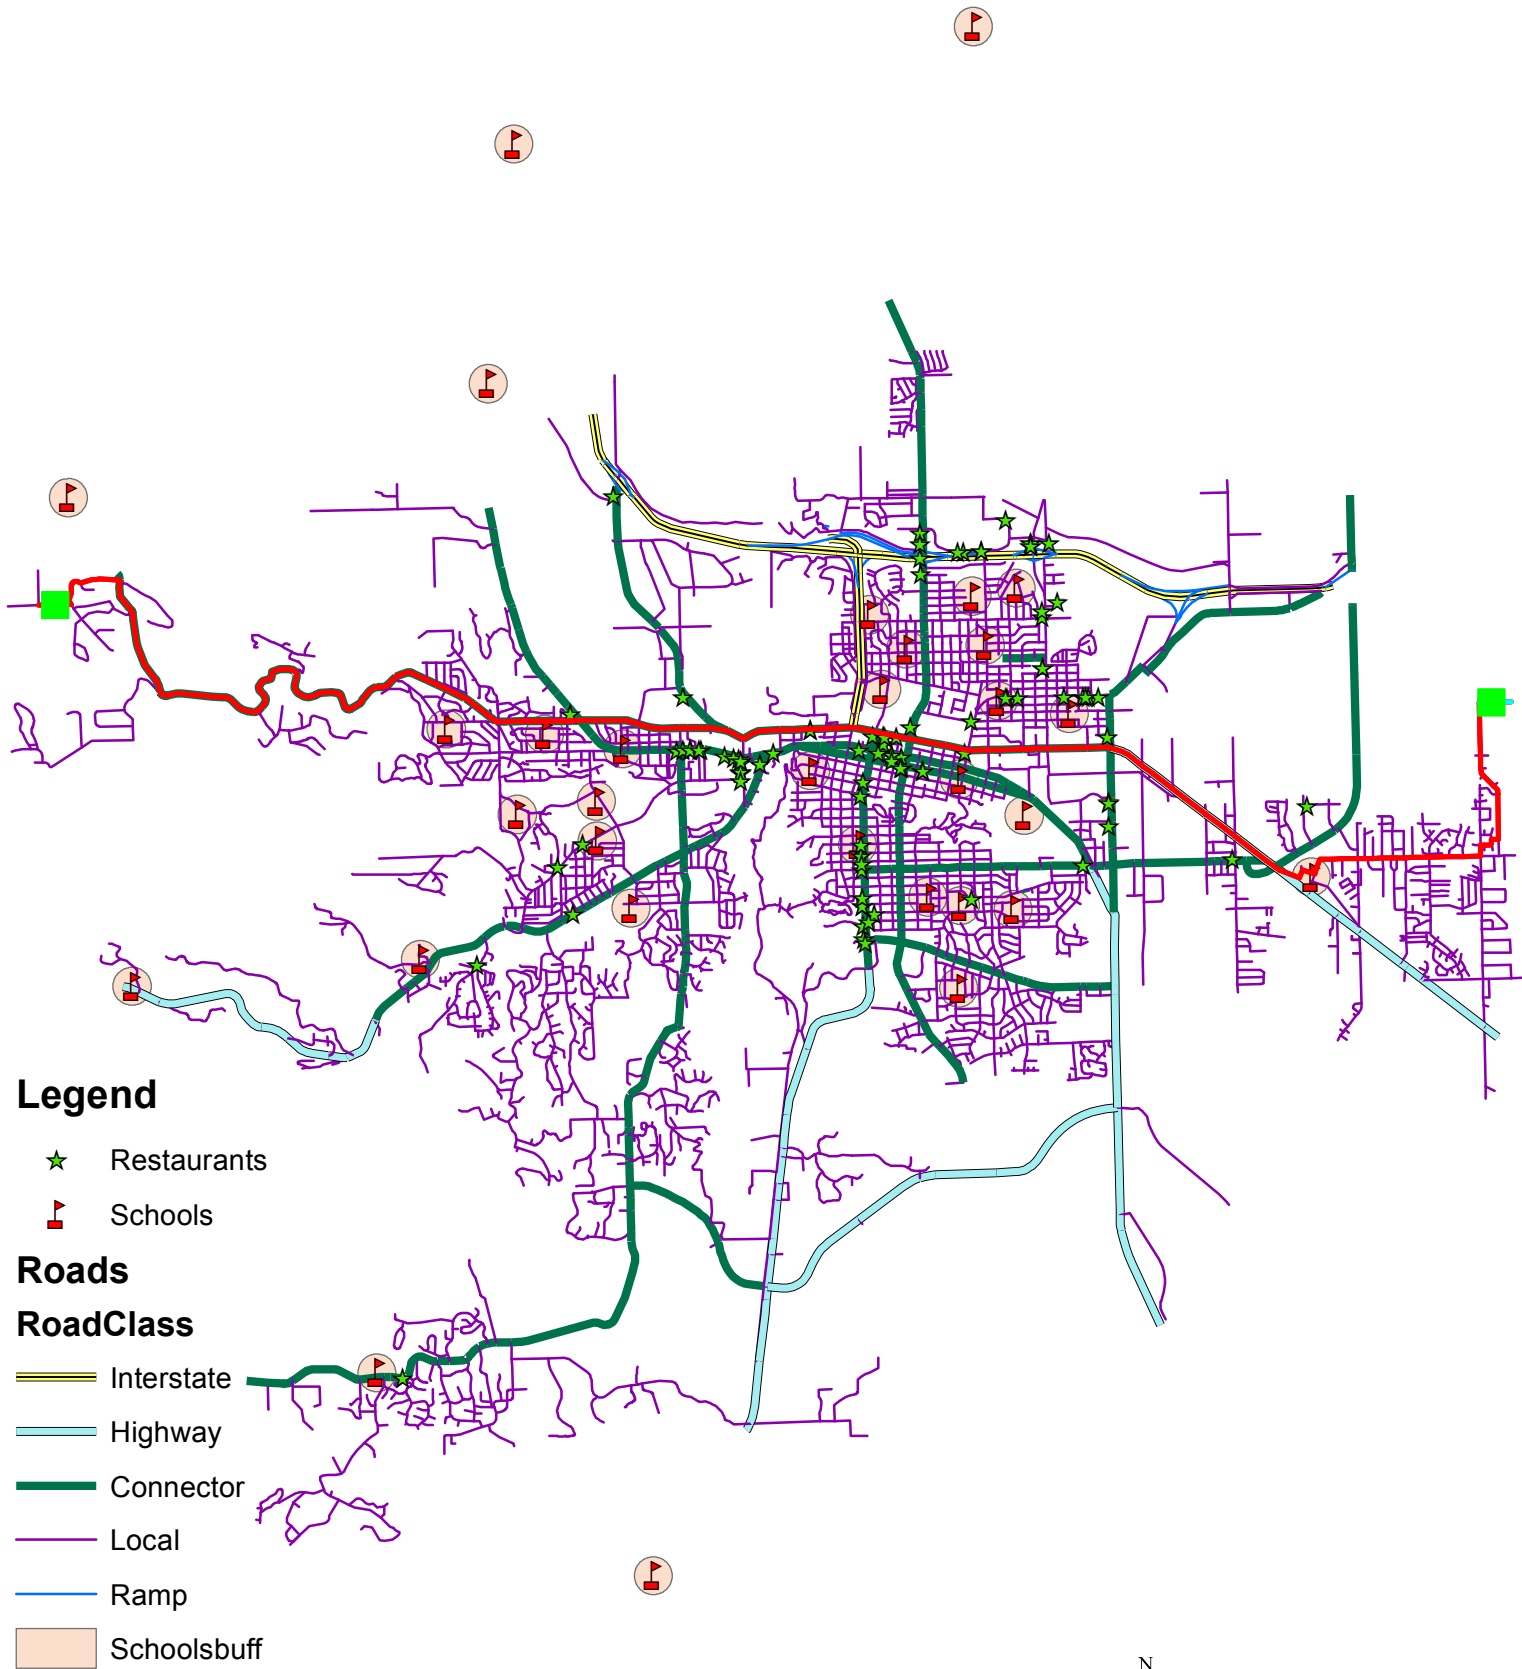

Delivery route

Legend

★ Restaurants

🚩 Schools

Roads

RoadClass

— Interstate

— Highway

— Connector

— Local

— Ramp

▭ Schoolsbuff

Anh Dao

0 0.5 1 2 3 4 Miles